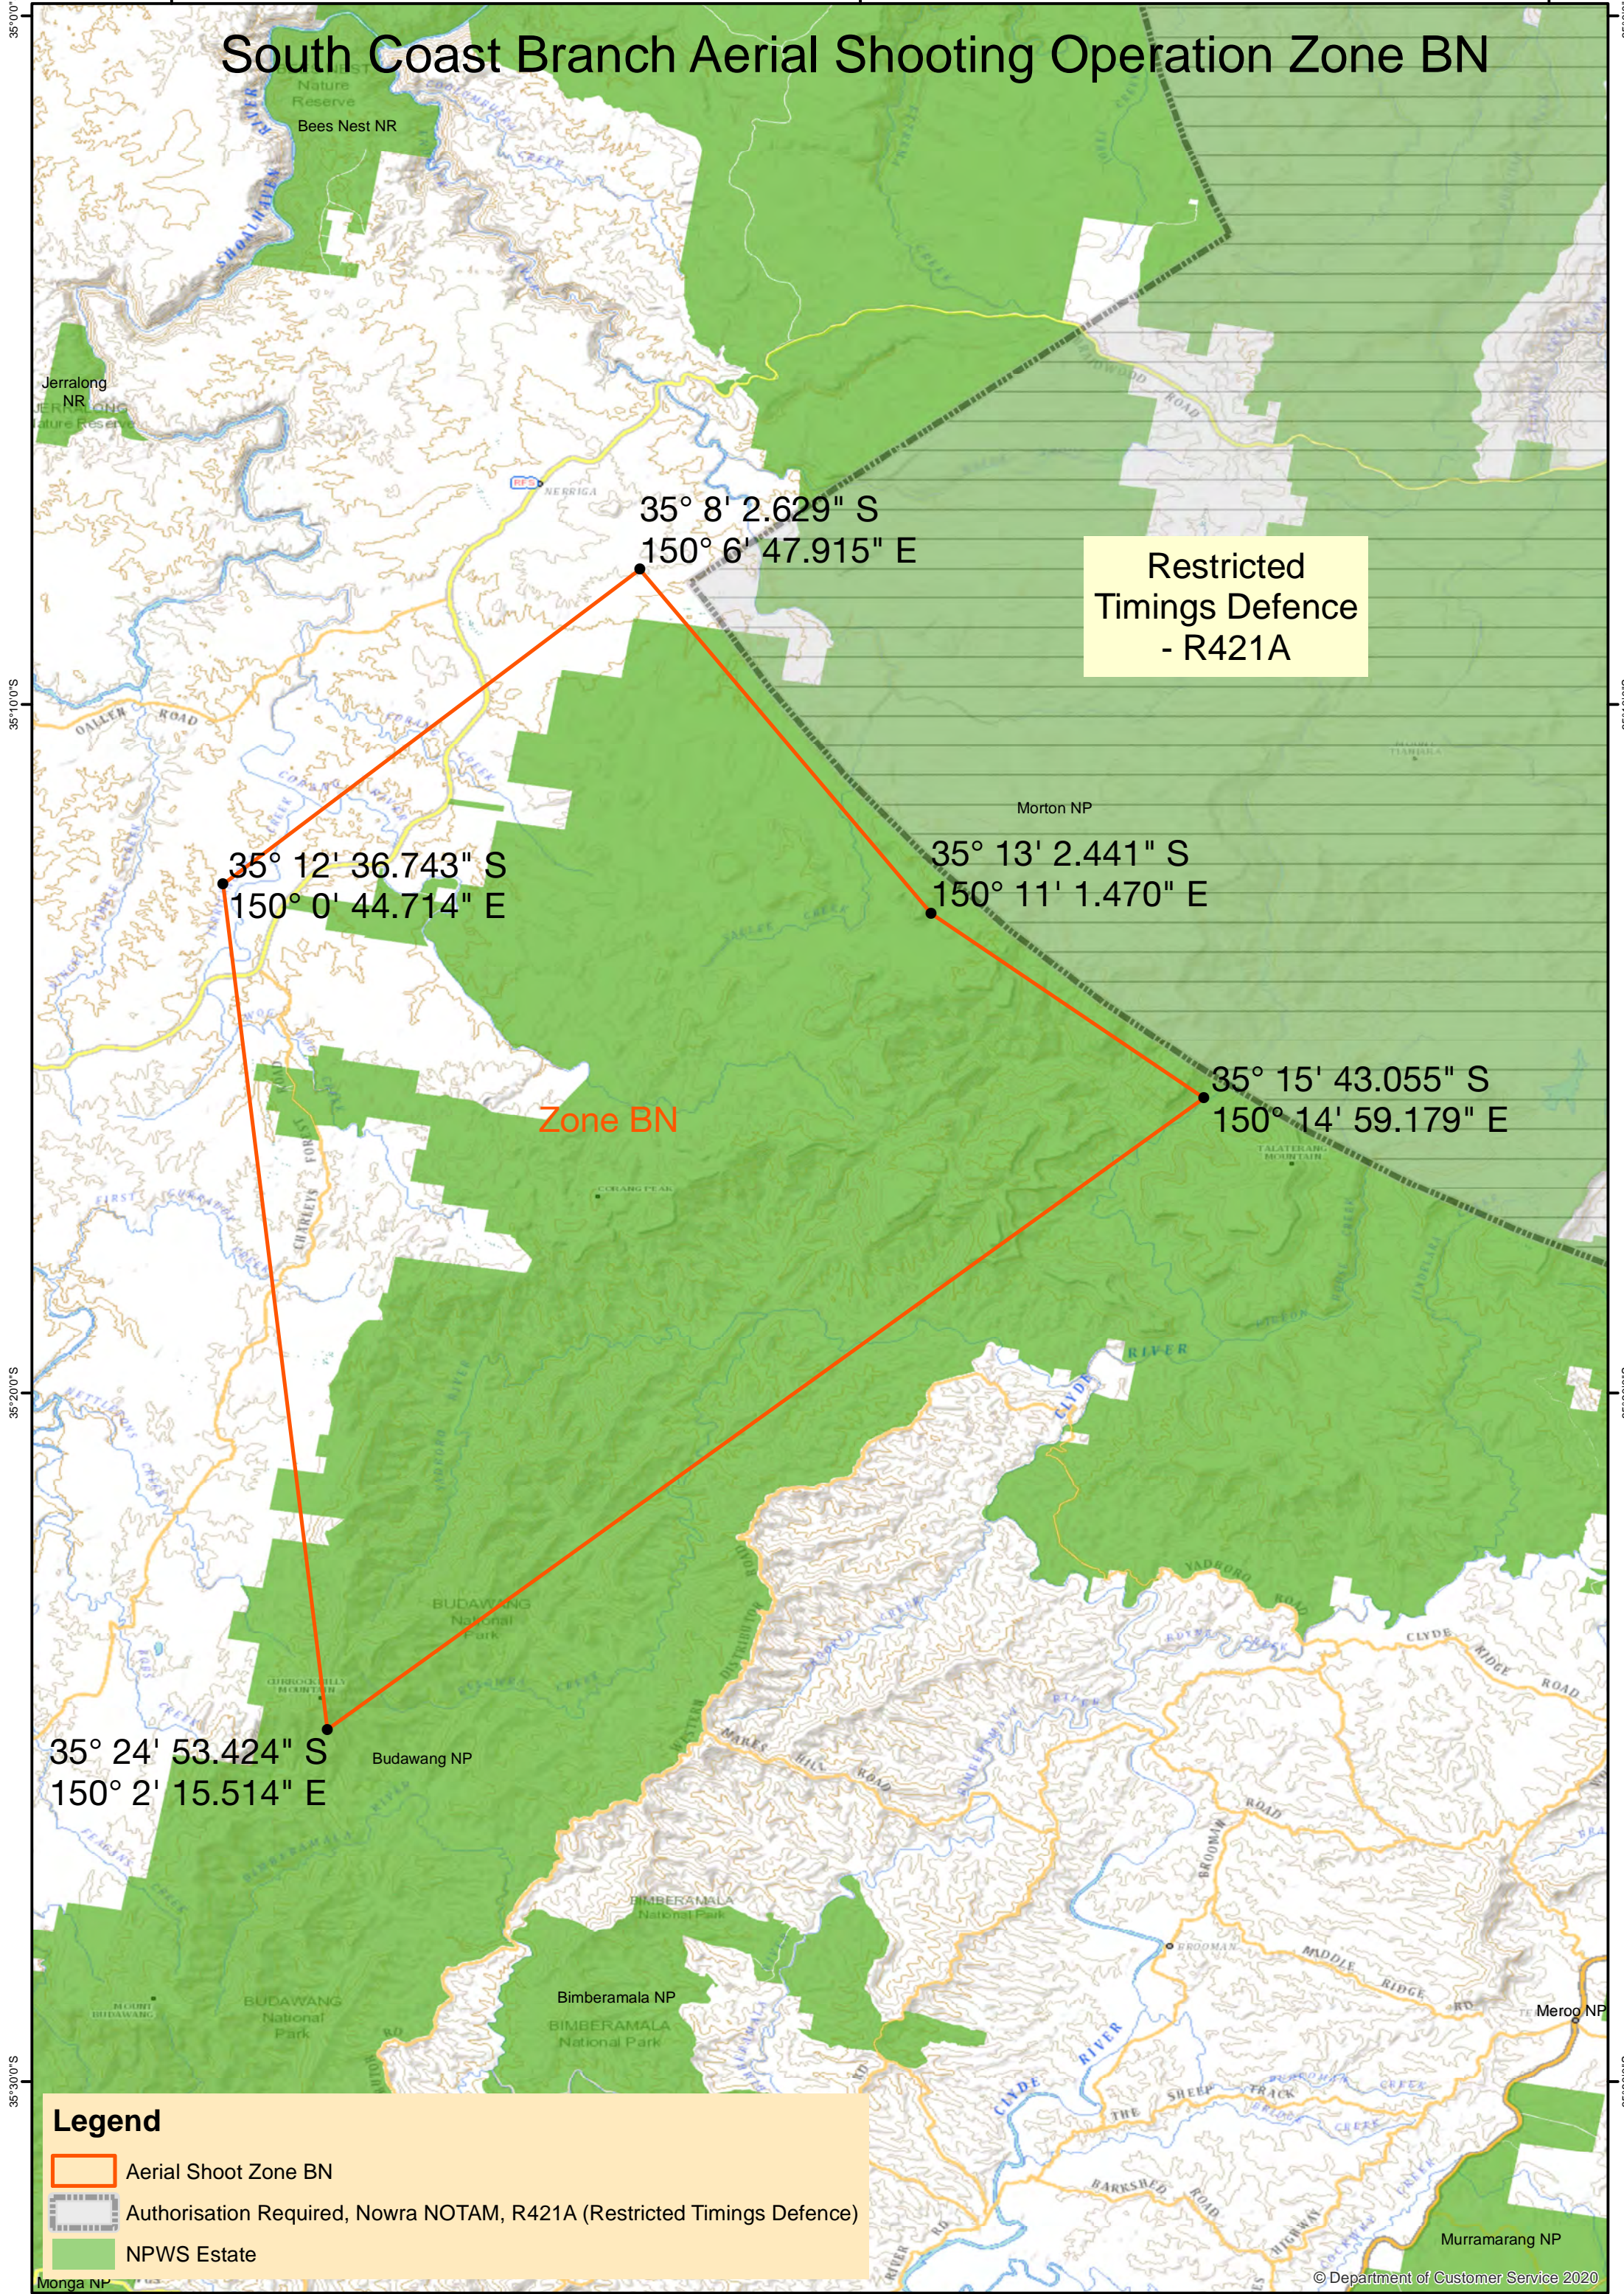

South Coast Branch Aerial Shooting Operation Zone BN

Restricted
Timings Defence
- R421A

Zone BN

35° 24' 53.424" S
150° 2' 15.514" E

35° 8' 2.629" S
150° 6' 47.915" E

35° 13' 2.441" S
150° 11' 1.470" E

35° 15' 43.055" S
150° 14' 59.179" E

Legend

-  Aerial Shoot Zone BN
-  Authorisation Required, Nowra NOTAM, R421A (Restricted Timings Defence)
-  NPWS Estate