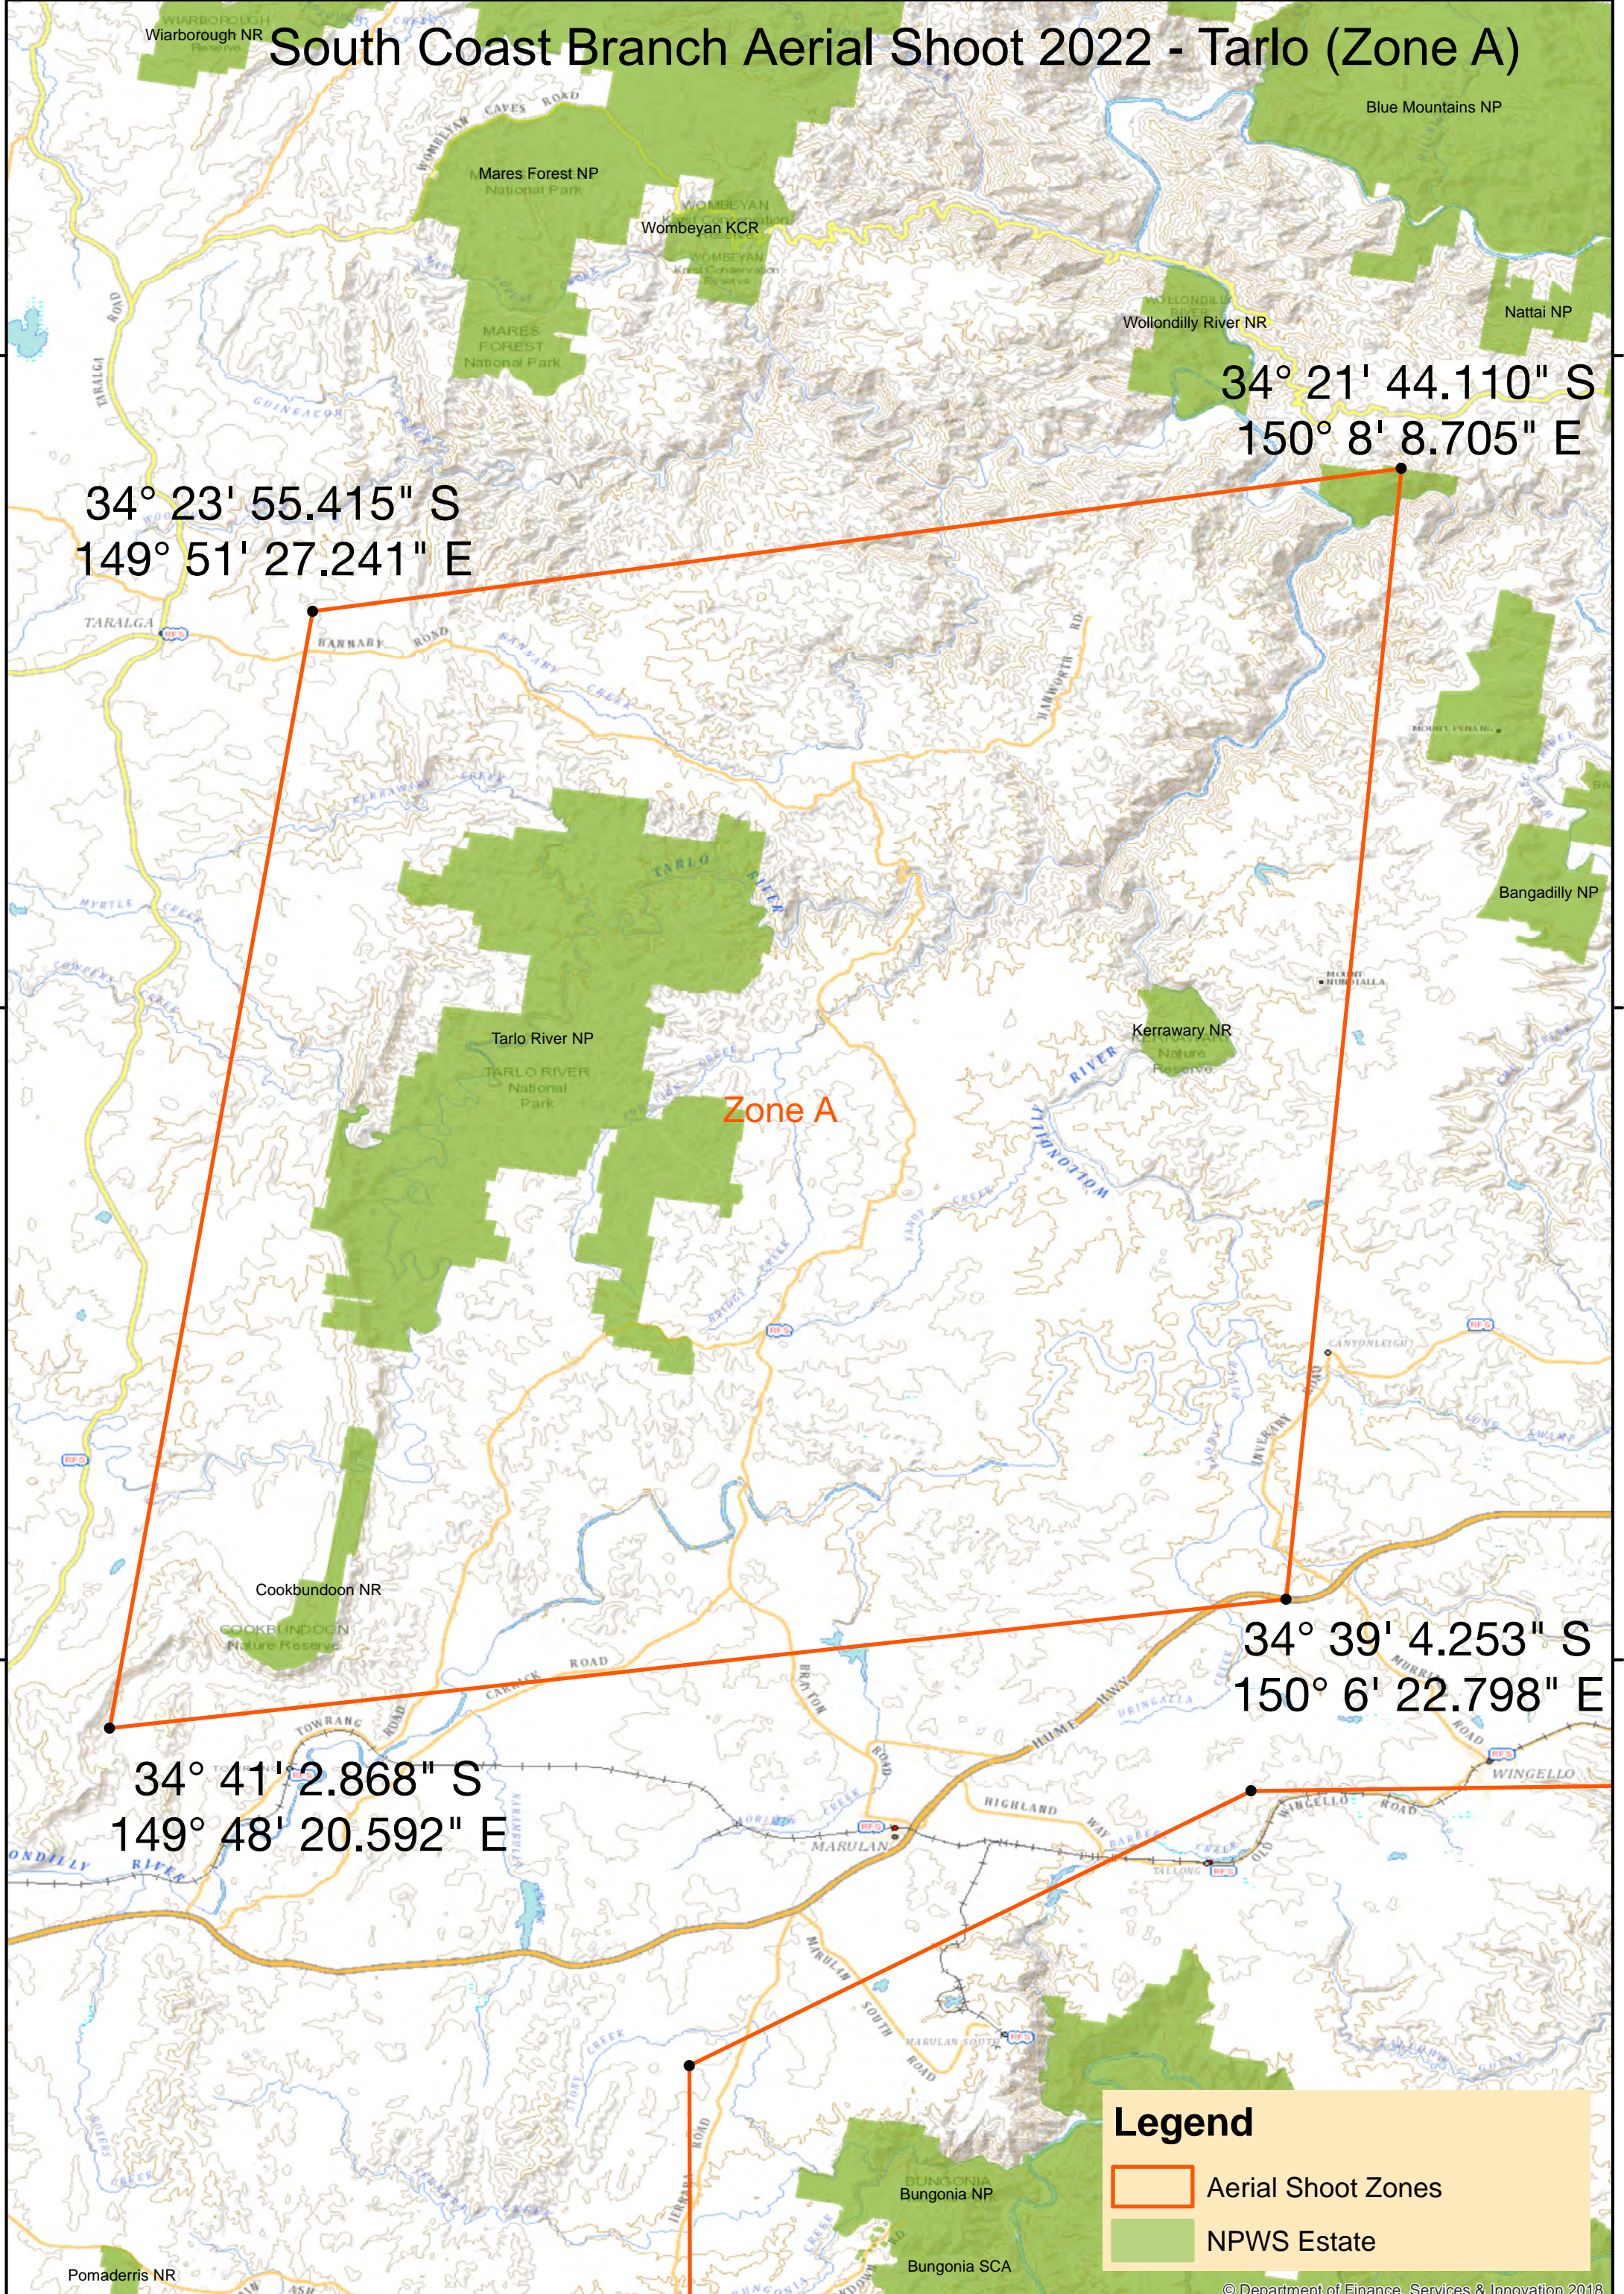

South Coast Branch Aerial Shoot 2022 - Tarlo (Zone A)

34° 23' 55.415" S
149° 51' 27.241" E

34° 21' 44.110" S
150° 8' 8.705" E

34° 39' 4.253" S
150° 6' 22.798" E

34° 41' 2.868" S
149° 48' 20.592" E

Legend

-  Aerial Shoot Zones
-  NPWS Estate