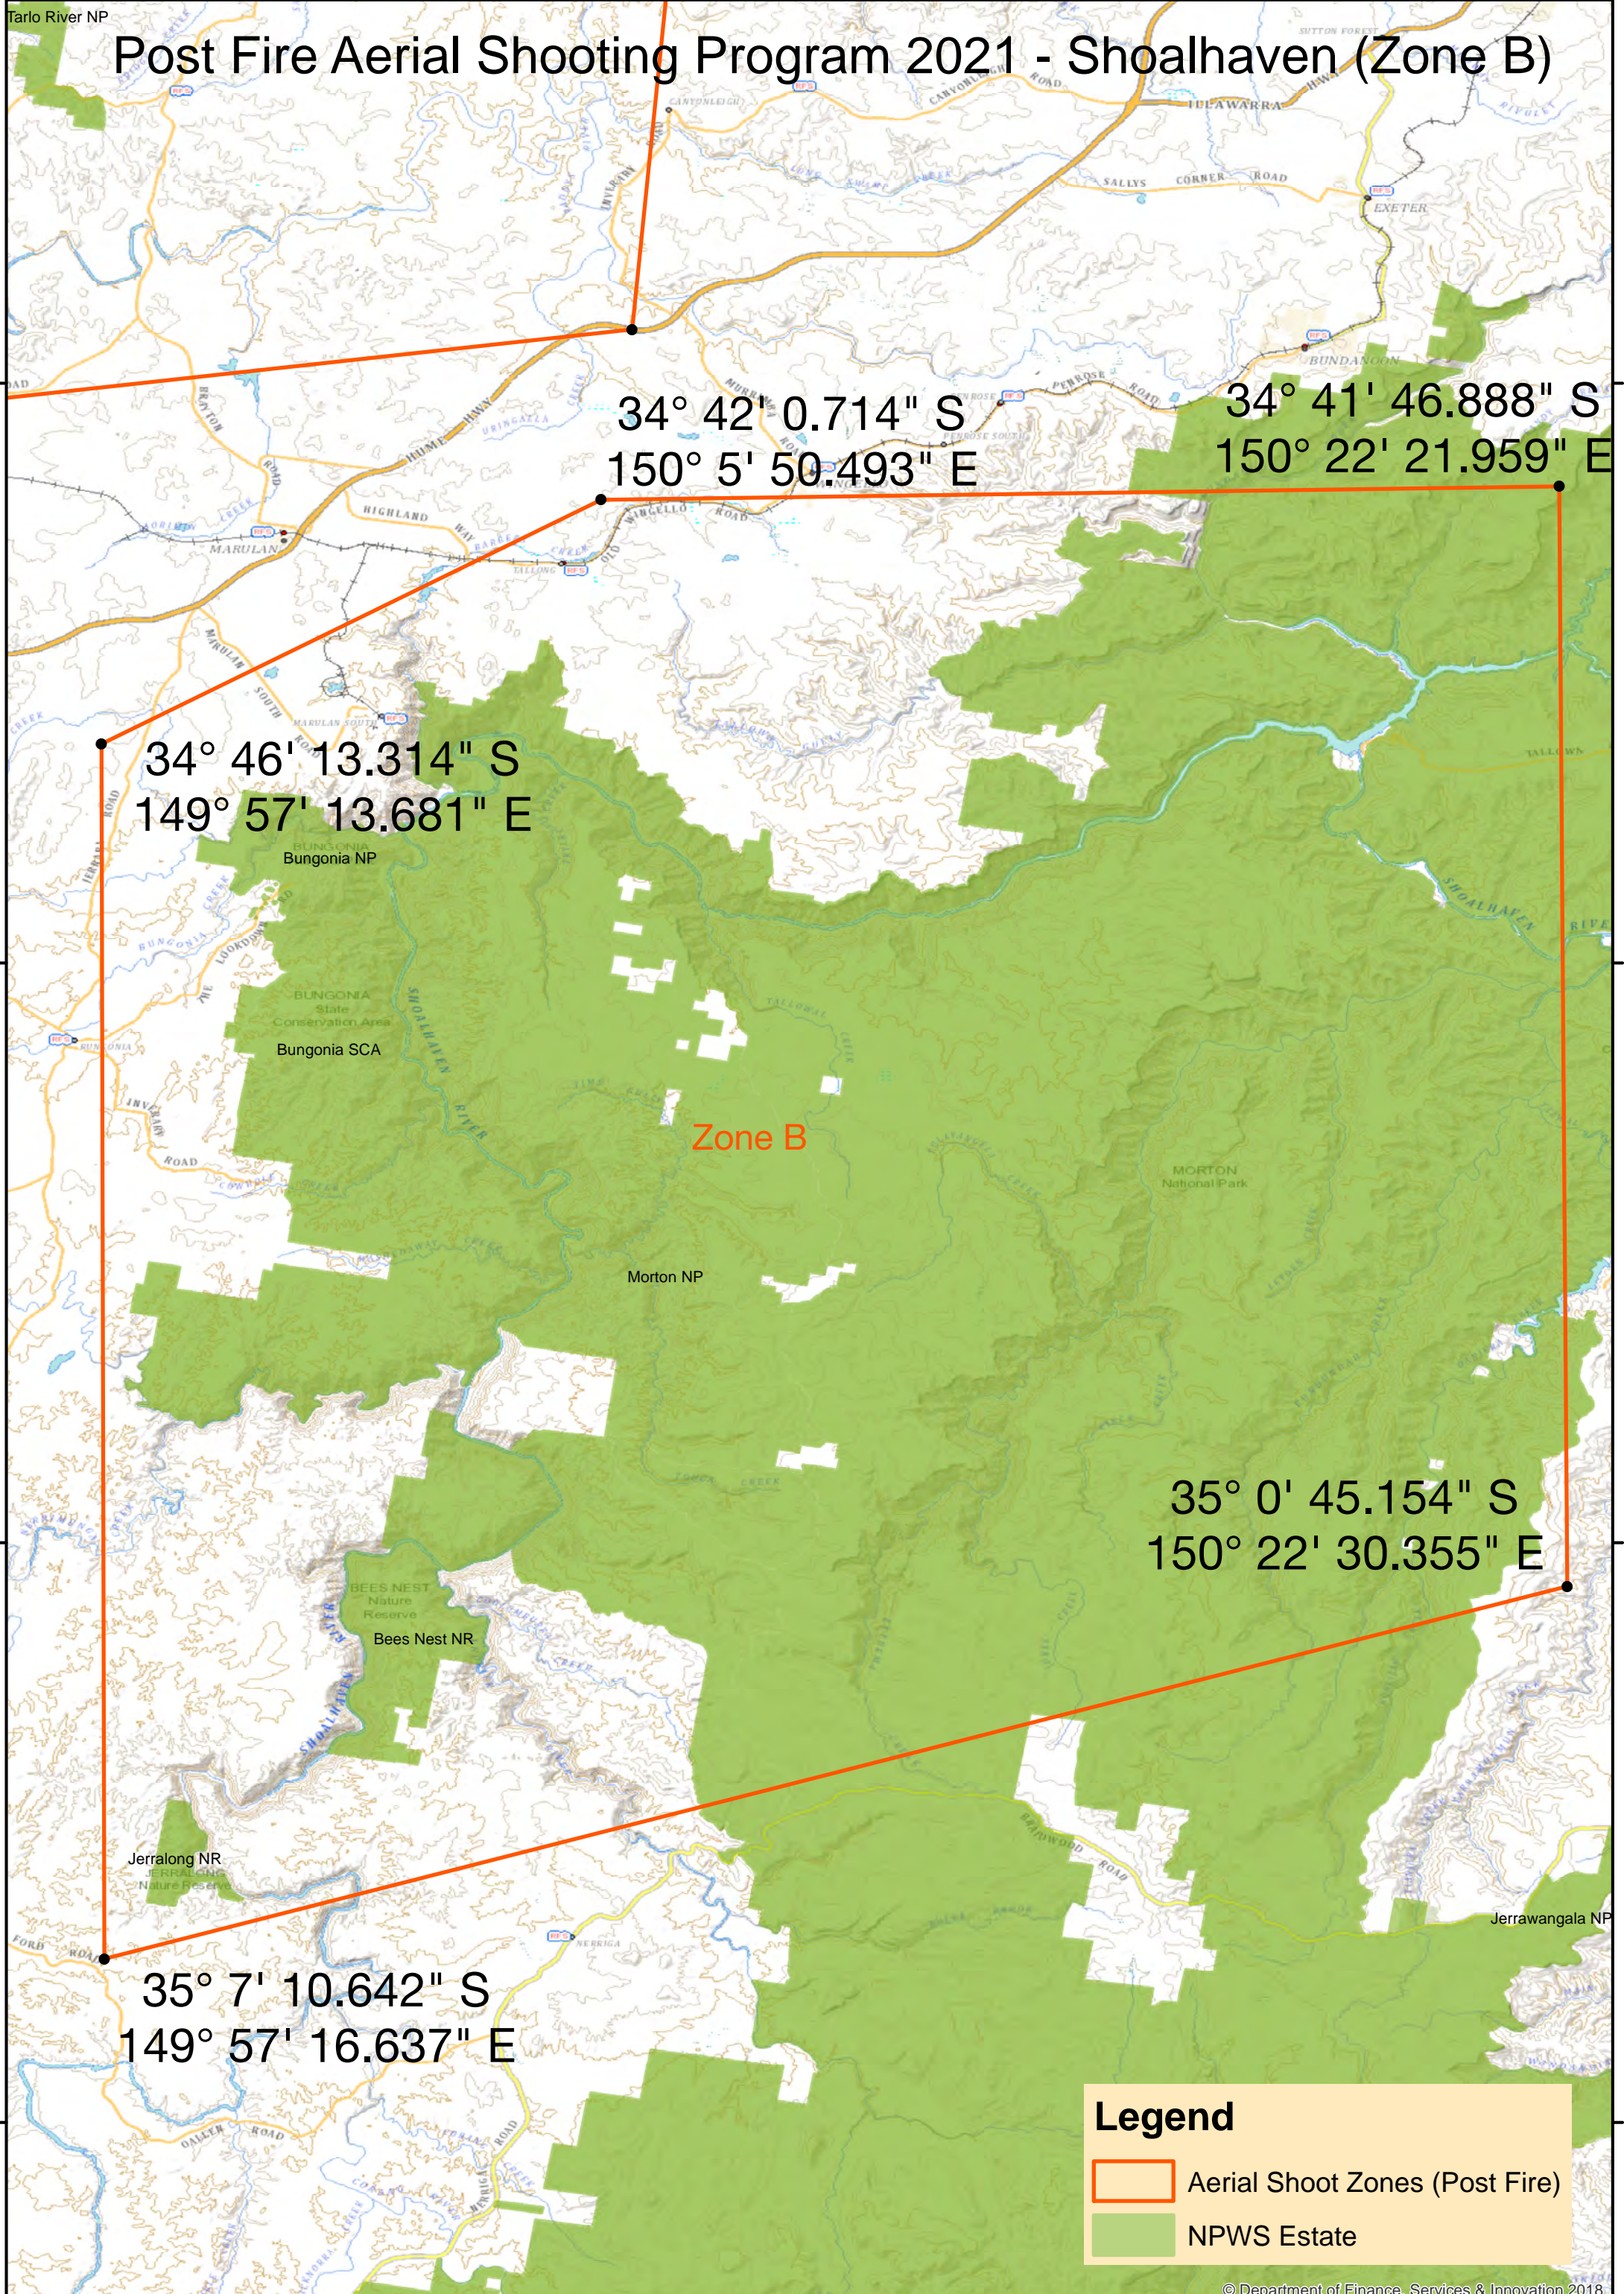

Post Fire Aerial Shooting Program 2021 - Shoalhaven (Zone B)

34° 42' 0.714" S
150° 5' 50.493" E

34° 41' 46.888" S
150° 22' 21.959" E

34° 46' 13.314" S
149° 57' 13.681" E

Zone B

35° 0' 45.154" S
150° 22' 30.355" E

35° 7' 10.642" S
149° 57' 16.637" E

Legend

-  Aerial Shoot Zones (Post Fire)
-  NPWS Estate