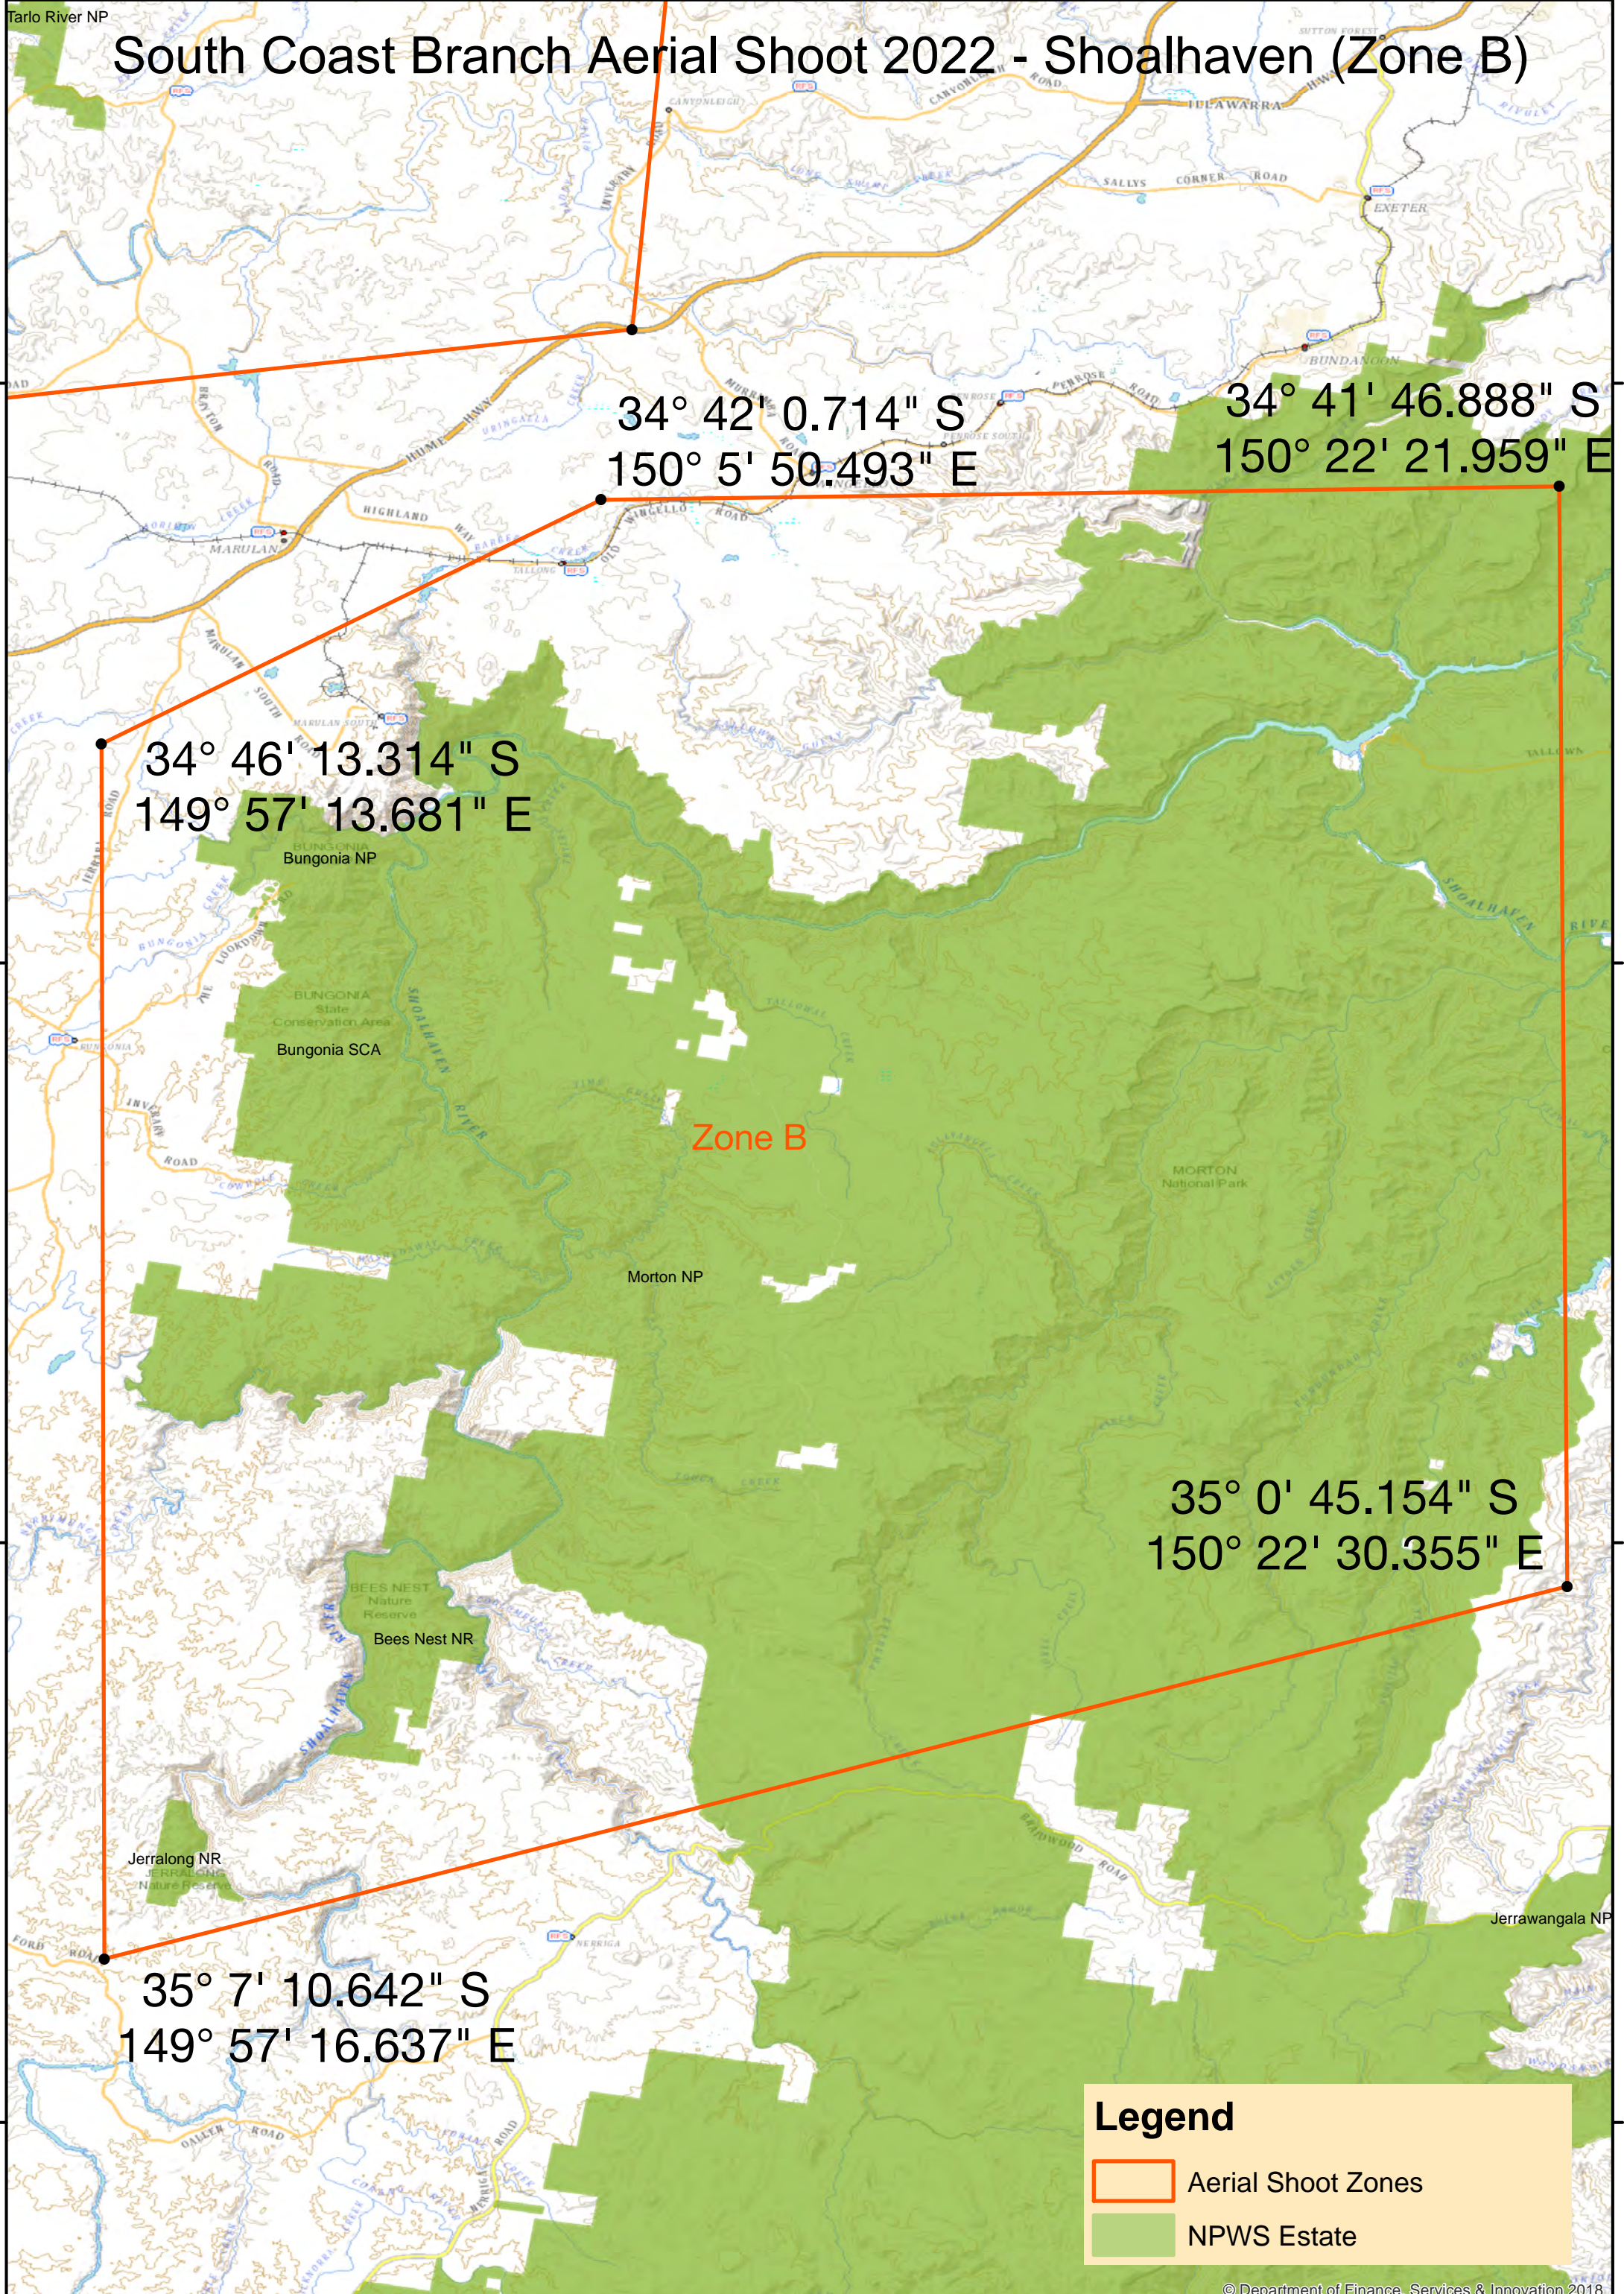

South Coast Branch Aerial Shoot 2022 - Shoalhaven (Zone B)

34° 42' 0.714" S
150° 5' 50.493" E

34° 41' 46.888" S
150° 22' 21.959" E

34° 46' 13.314" S
149° 57' 13.681" E

Zone B

35° 0' 45.154" S
150° 22' 30.355" E

35° 7' 10.642" S
149° 57' 16.637" E

Legend

-  Aerial Shoot Zones
-  NPWS Estate